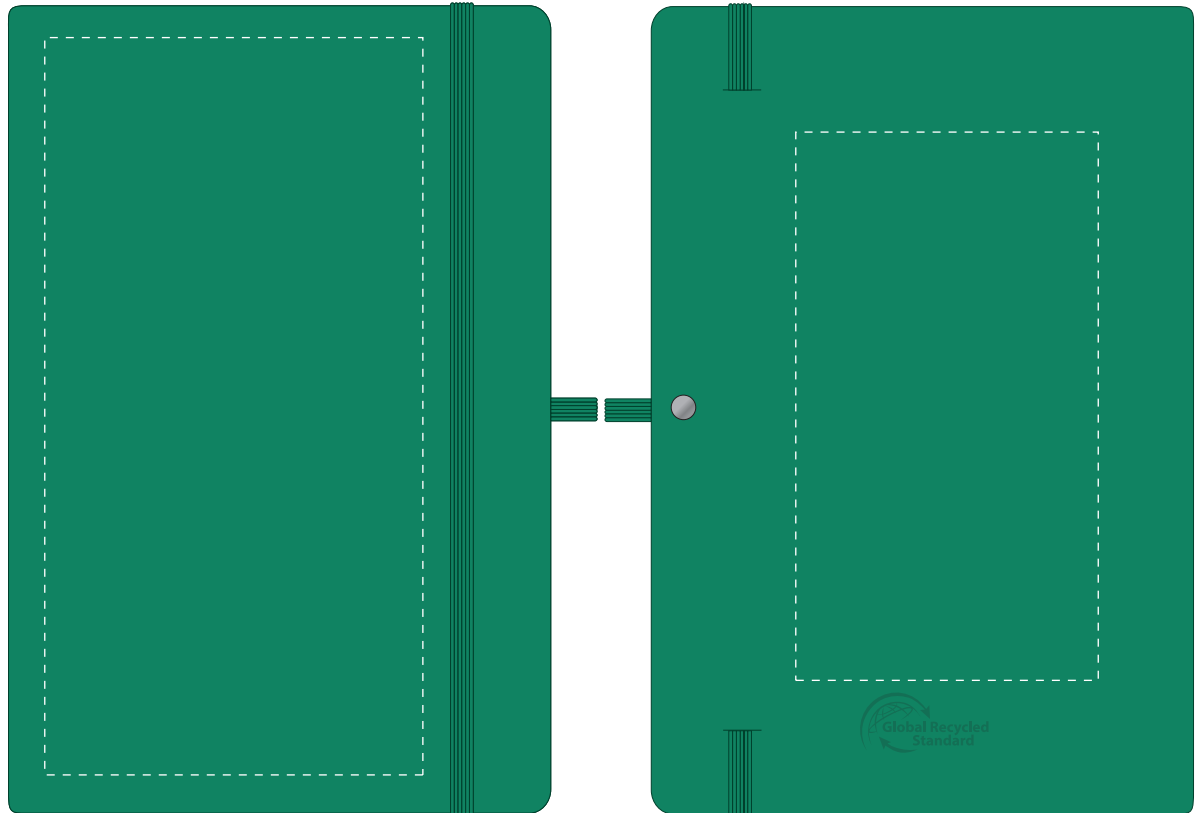

Your Ref:	Quantity:	Product Code: QS2345
Our Ref:	Version: 1	Product Colour: DARK GREEN

**PRINTING CONCERNS:****PRODUCT INFO: DUE TO THE NATURE OF THE PRODUCT THE PRINT POSITION MAY VARY BY 2 - 3 MM**

We stock this item in the following colours

**PANTONE REFERENCE(S)**

Full Colour Printing

ARTWORK SCALE 50%

- CENTRED TO PRINT AREA
- CENTRED TO NOTEBOOK

The dashed line is to demonstrate print area and will not appear on your printed item

**PLEASE NOTE:**

To proceed, please approve visual via the online system.

ARTWORK SCALE 100%  
Max print area: 195mm x 100mm

ARTWORK SCALE 100%  
Max print area: 145mm x 80mm